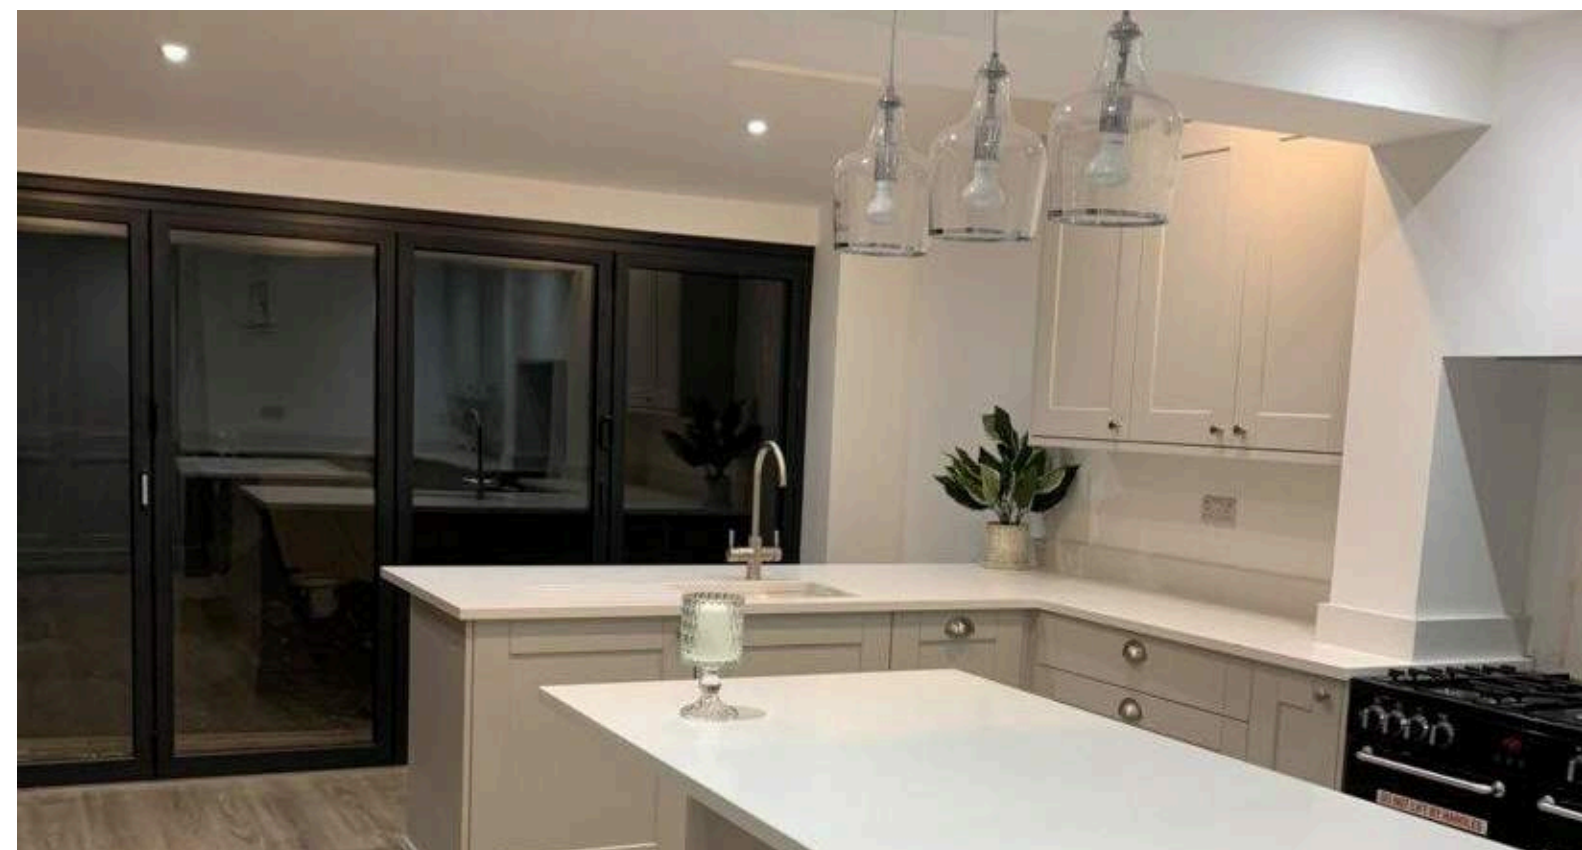

10
YEAR
GUARANTEE

**ULTRA
SLIM**
SIGHTLINES

Cills & Thresholds

All standard doors come with a cill , 80mm wide with 18mm lip. Cill installation is optional and does not affect the doors performance. Our threshold provides the utmost protection whilst still looking sleek. Flush fitting options are available - see within the installation guide.

Speedy UK Wide Delivery Available

Glazed Prices From As Low As £548 Per Panel

3 Panel 2400 x 2100 - £1745 including VAT
3 Panel 3000 x 2100 - £1790 including VAT
4 Panel 4000 x 2100 - £2190 including VAT

3 Panel 2400 x 2100 with blinds - £2445 including VAT
3 Panel 3000 x 2100 with blinds - £2490 including VAT
4 Panel 4000 x 2100 with blinds - £3090 including VAT

Colours

Our doors are available in three standard colours.

White
RAL9016

Anthracite
Grey RAL7016

Black
RAL9005

Hardware

Elevate your living experience with Prime Aluminium's premium hardware. Our smooth opening and closing mechanism ensures convenience and reliability, backed by a 10-year warranty for ultimate peace of mind.